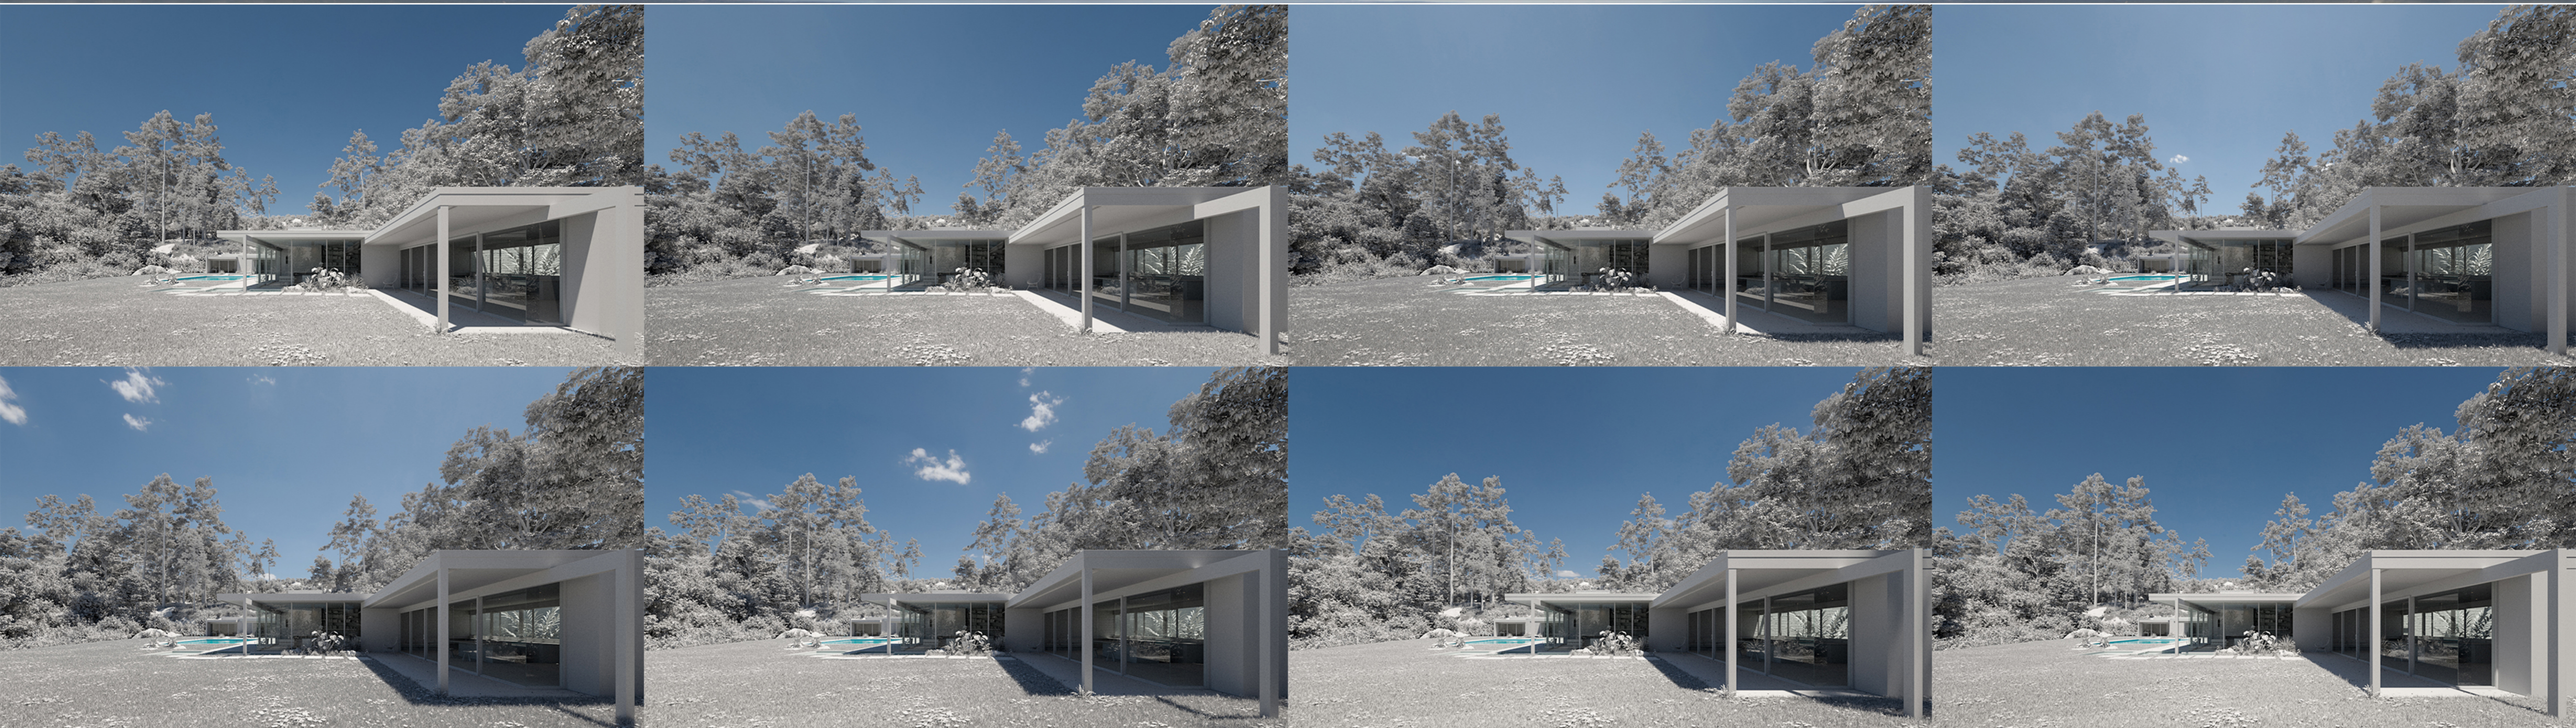

NEW AND IMPROVED

To improve user experience, all of the Pack 02 HDRI include the following features:

- 1. Absolute exposure value:** it is no longer necessary to enter the multiplier value since being absolute will always be 1. Remember that the exposure depends on the configuration of your physical camera as it would happen in the real world. This offers better results combining natural lighting and artificial lighting and allows us a work system very similar to a real camera.
- 2. Inclusion of some non-intrusive elements located on the HDRI horizon,** such as low distant mountains that allow us to increase horizon realism of our scene and add important details when we use the HDRI as a background.
- 3. Backplates corresponding to each HDRI:** each HDRI includes up to 8 RAW CR2 images (8K).