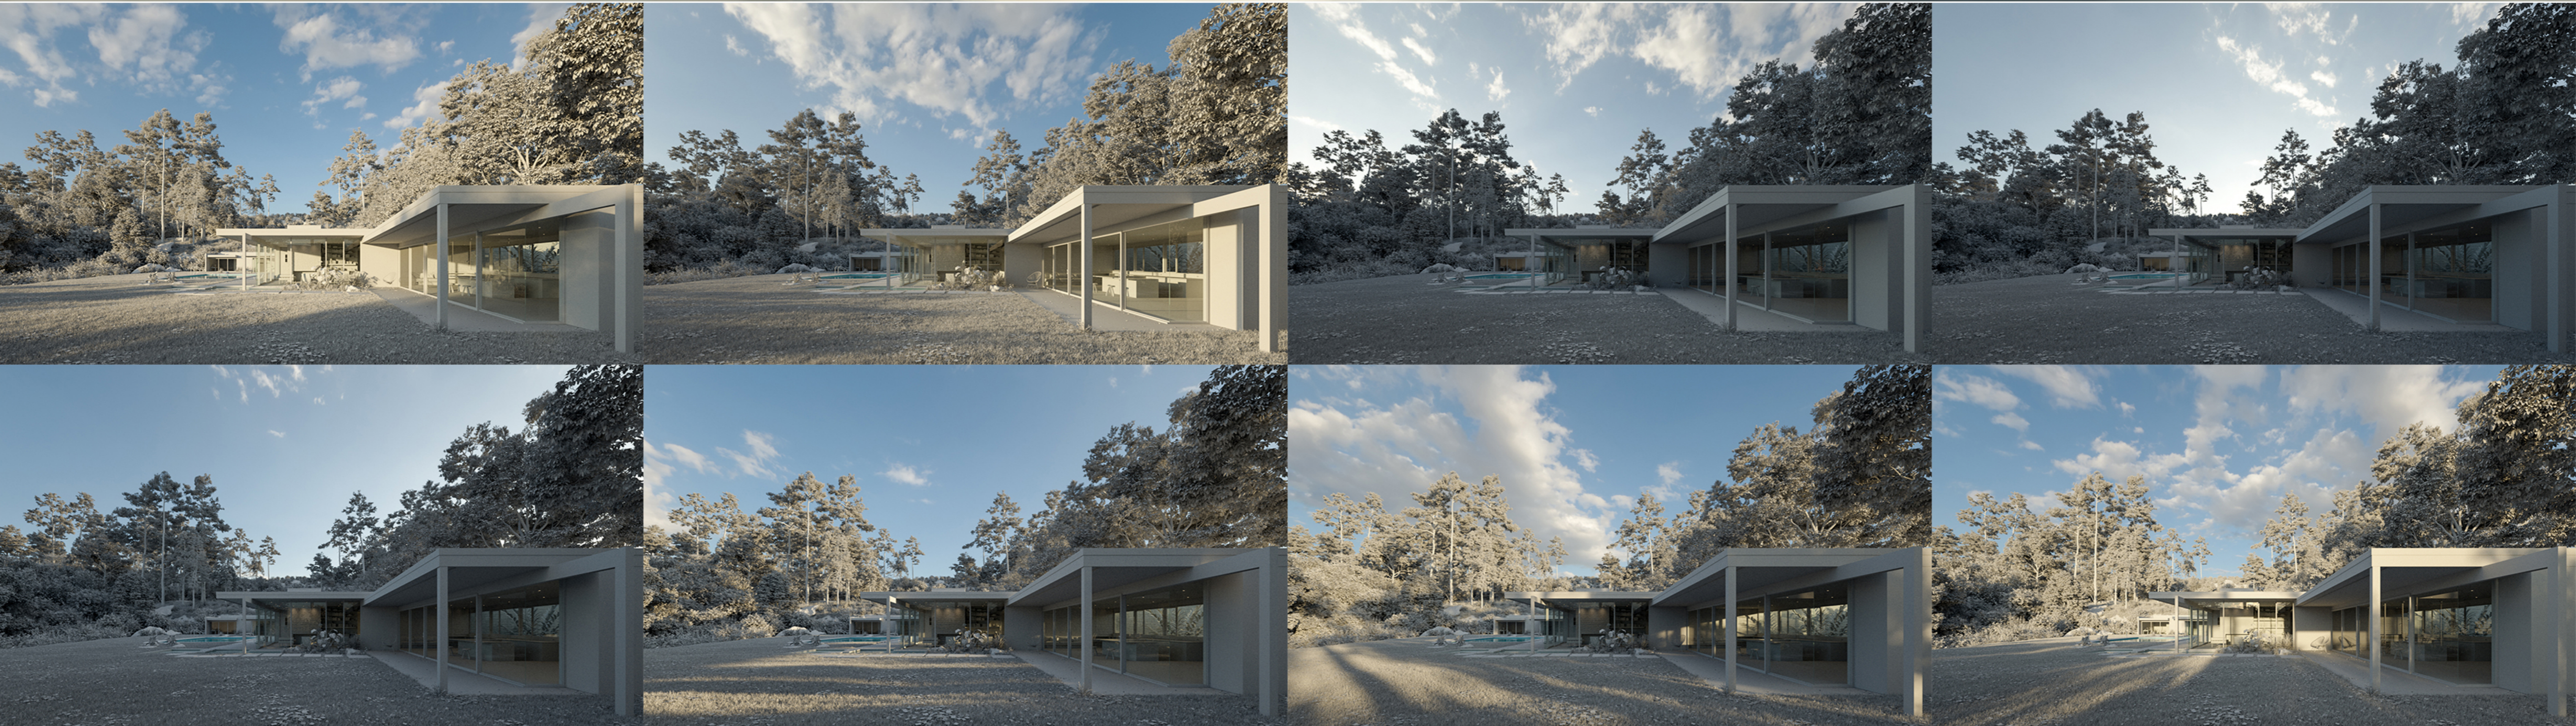

090-2055

3DCOLLECTIVE_HDRI_090_2055

Multiplier: 1
Location: **Toledo-España**
Season: **Summer**
Time: **20:55**