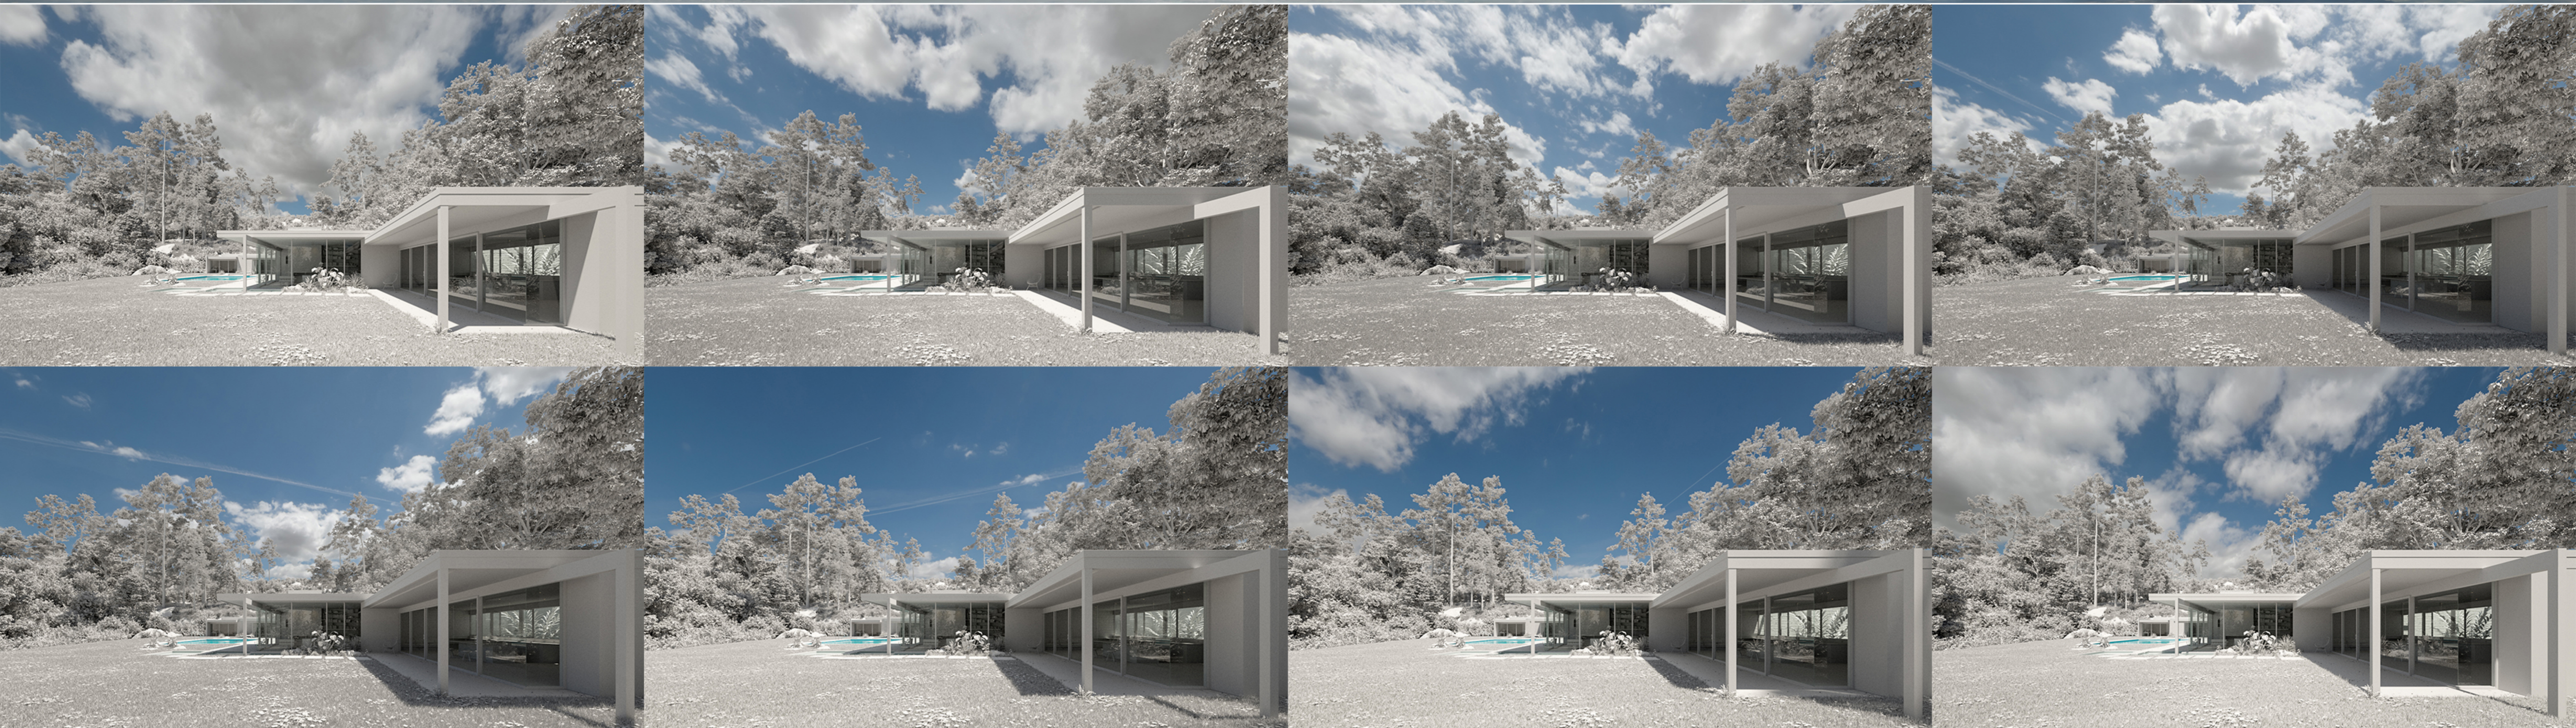

068-1444

3DCOLLECTIVE_HDRI_068_1444

Multiplier: **1**
Location: **Madrid-Spain**
Season: **Spring**
Time: **14:44**