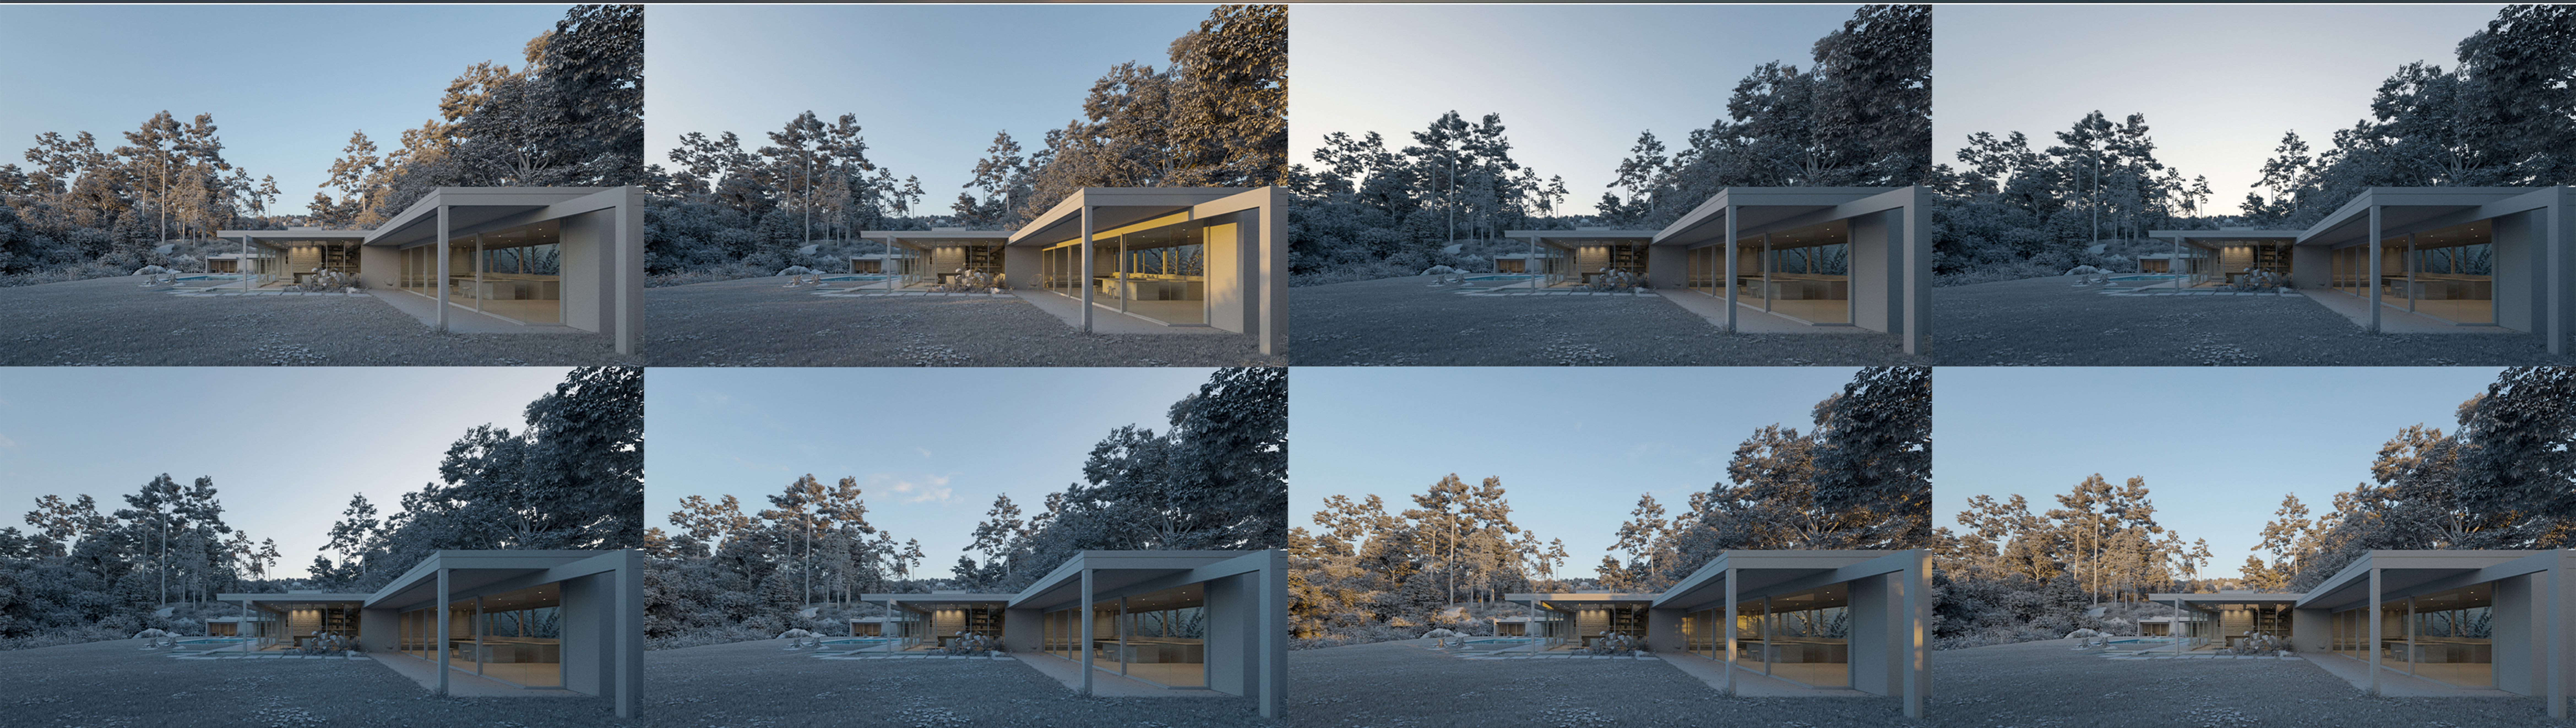

089-1011

3DCOLLECTIVE_HDRI_089_1011

Multiplier: 1

Location: **Rotterdam-Netherlands**

Season: **Autumn**

Time: **10:11**